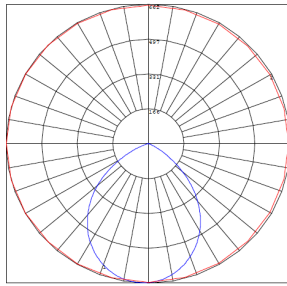

Other Models:

- 40W | 2800LM | LCFP-MCT5-BG

Photometrics: LCFP-MCT5-WG

BUG Rating: B1-U1-G0

Area 30'x 30' Mounting Height: 9'

Other Views:

Side View

Front View