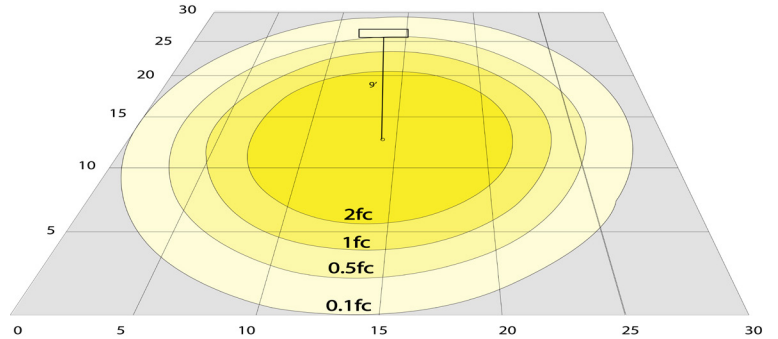

Other Models:

- 40W | 2800LM | LCFP-MCT5-BG

Photometrics: LCFP-MCT5-WG

BUG Rating: B1-U1-G0

Area 30'x 30' Mounting Height: 9'

Other Views:

Side View

Front View

Lens View

Performance Table: LCFP-MCT5-WG

MODEL NO.	Wattage	Voltage	Lumens	Color Temp.	BUG Rating	LPW
LCFP-MCT5-WG	40W	120V	2800LM	2700K/ 3000K/ 3500K/ 4000K/ 5000K	B1-U1-G0	70

Sample Ordering

Model	Power	Finish
LCFP	MCT5	WG