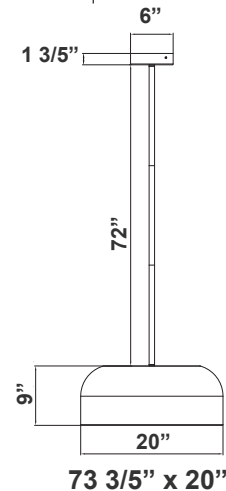

AVAIL. FINISHES

Pendant lights are stylish hanging light fixtures that double as task lighting. Perfect for kitchens, office or living areas, our vintage pendant lighting is available in 2 finishes that will look good in any home.

Customer Name: _____

Project Name: _____

Note: _____

Type: _____