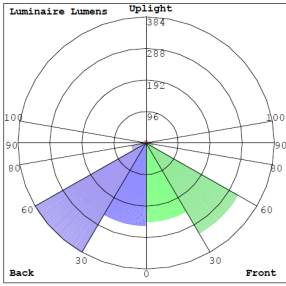

Lighting:

- Multi CCT (Selectable Switch under the Lens)
- Dimming: TRIAC Dimming (Dimmable Down to 5% Compatible with Traic and ELV Dimmers)
- Total Lumens: 2800LM
- Color Temperatures: 2700K/3000K/3500K/4000K/5000K
- Color Rendering Index: CRI ≥ 90
- Beam Angle: 120°
- Rated Life: 50,000 Hrs

Other Models:

- 40W | 2800LM | LCFP-MCT5-BG

Photometrics: LCFP-MCT5-WG

BUG Rating: B1-U1-G0

Area 30'x 30' Mounting Height: 9'

Other Views:

Side View

Front View